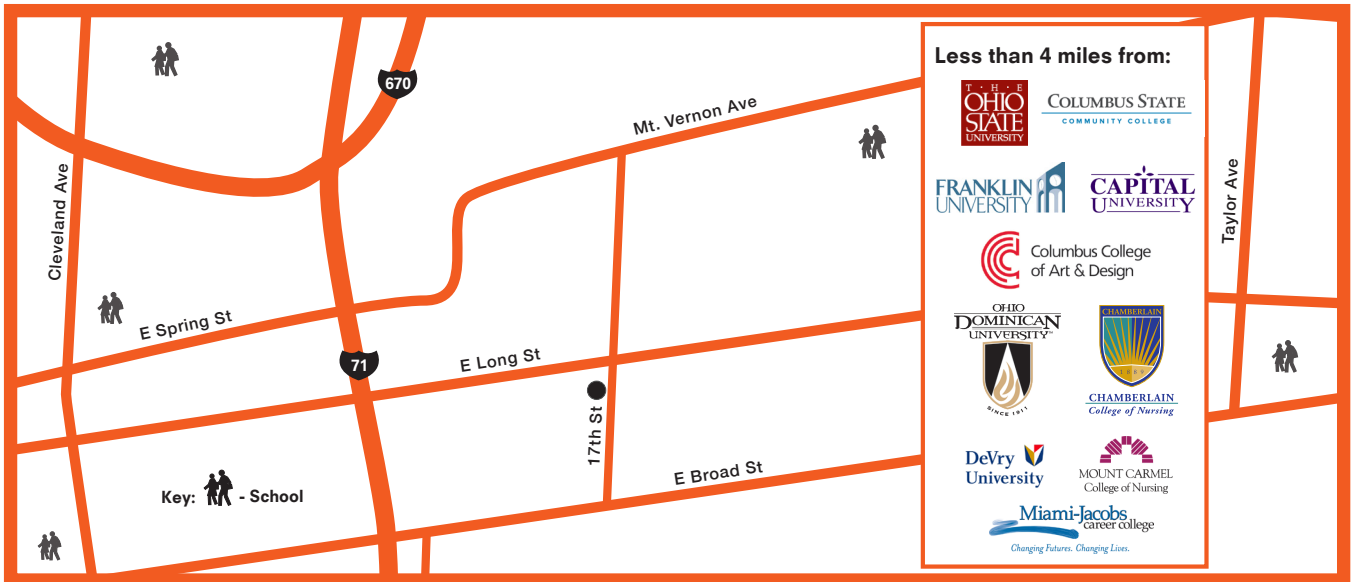

Columbus Scholar House for Former Foster Youth

[Click Here for Guest Card](#)

Smoke-Free Housing

Experience *quality* Affordable Living

Columbus Scholar House for Former Foster Youth

93 North 17th Street

Columbus, OH 43203 (See reverse)

Secured Entry with Intercom System*

ADA Homes Available*

Less than 4 miles from 10+ local universities and colleges

Conveniently located near Downtown Columbus

On COTA Busline

cpo management
community properties of ohio

*Amenities vary by location and availability.

Columbus Scholar House for Former Foster Youth

Student housing community for former foster youth located in the King-Lincoln District of Columbus.

Front Exterior